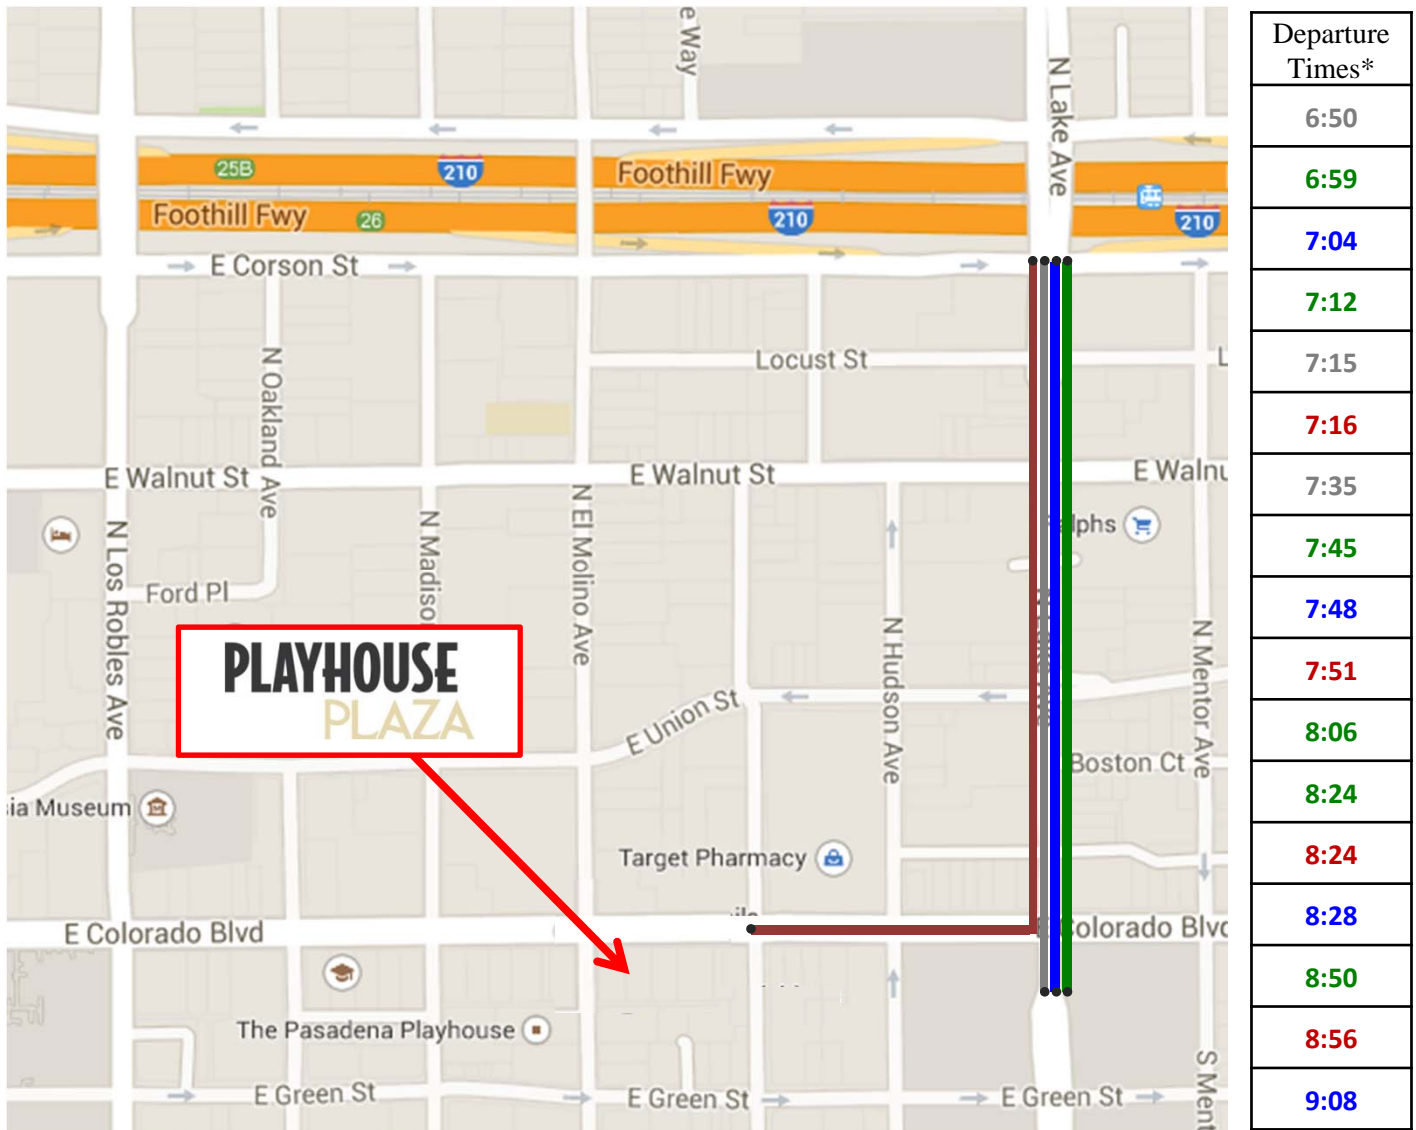

Public Transportation

Lake Station to Playhouse Plaza

➤ 0.6 miles in distance with buses departing every 8 minutes on average

Metro Local Line 180
Fare: \$1.50
Trip time: 3 minutes

Commuter Express 549
Fare: \$1.50
Trip time: 2 minutes

Metro Express Line 485
Fare: \$1.50
Trip time: 3 minutes

ARTS 20
Fare: \$0.75
Trip time: 4 minutes

*Weekday schedule
 Last updated: August 1, 2014