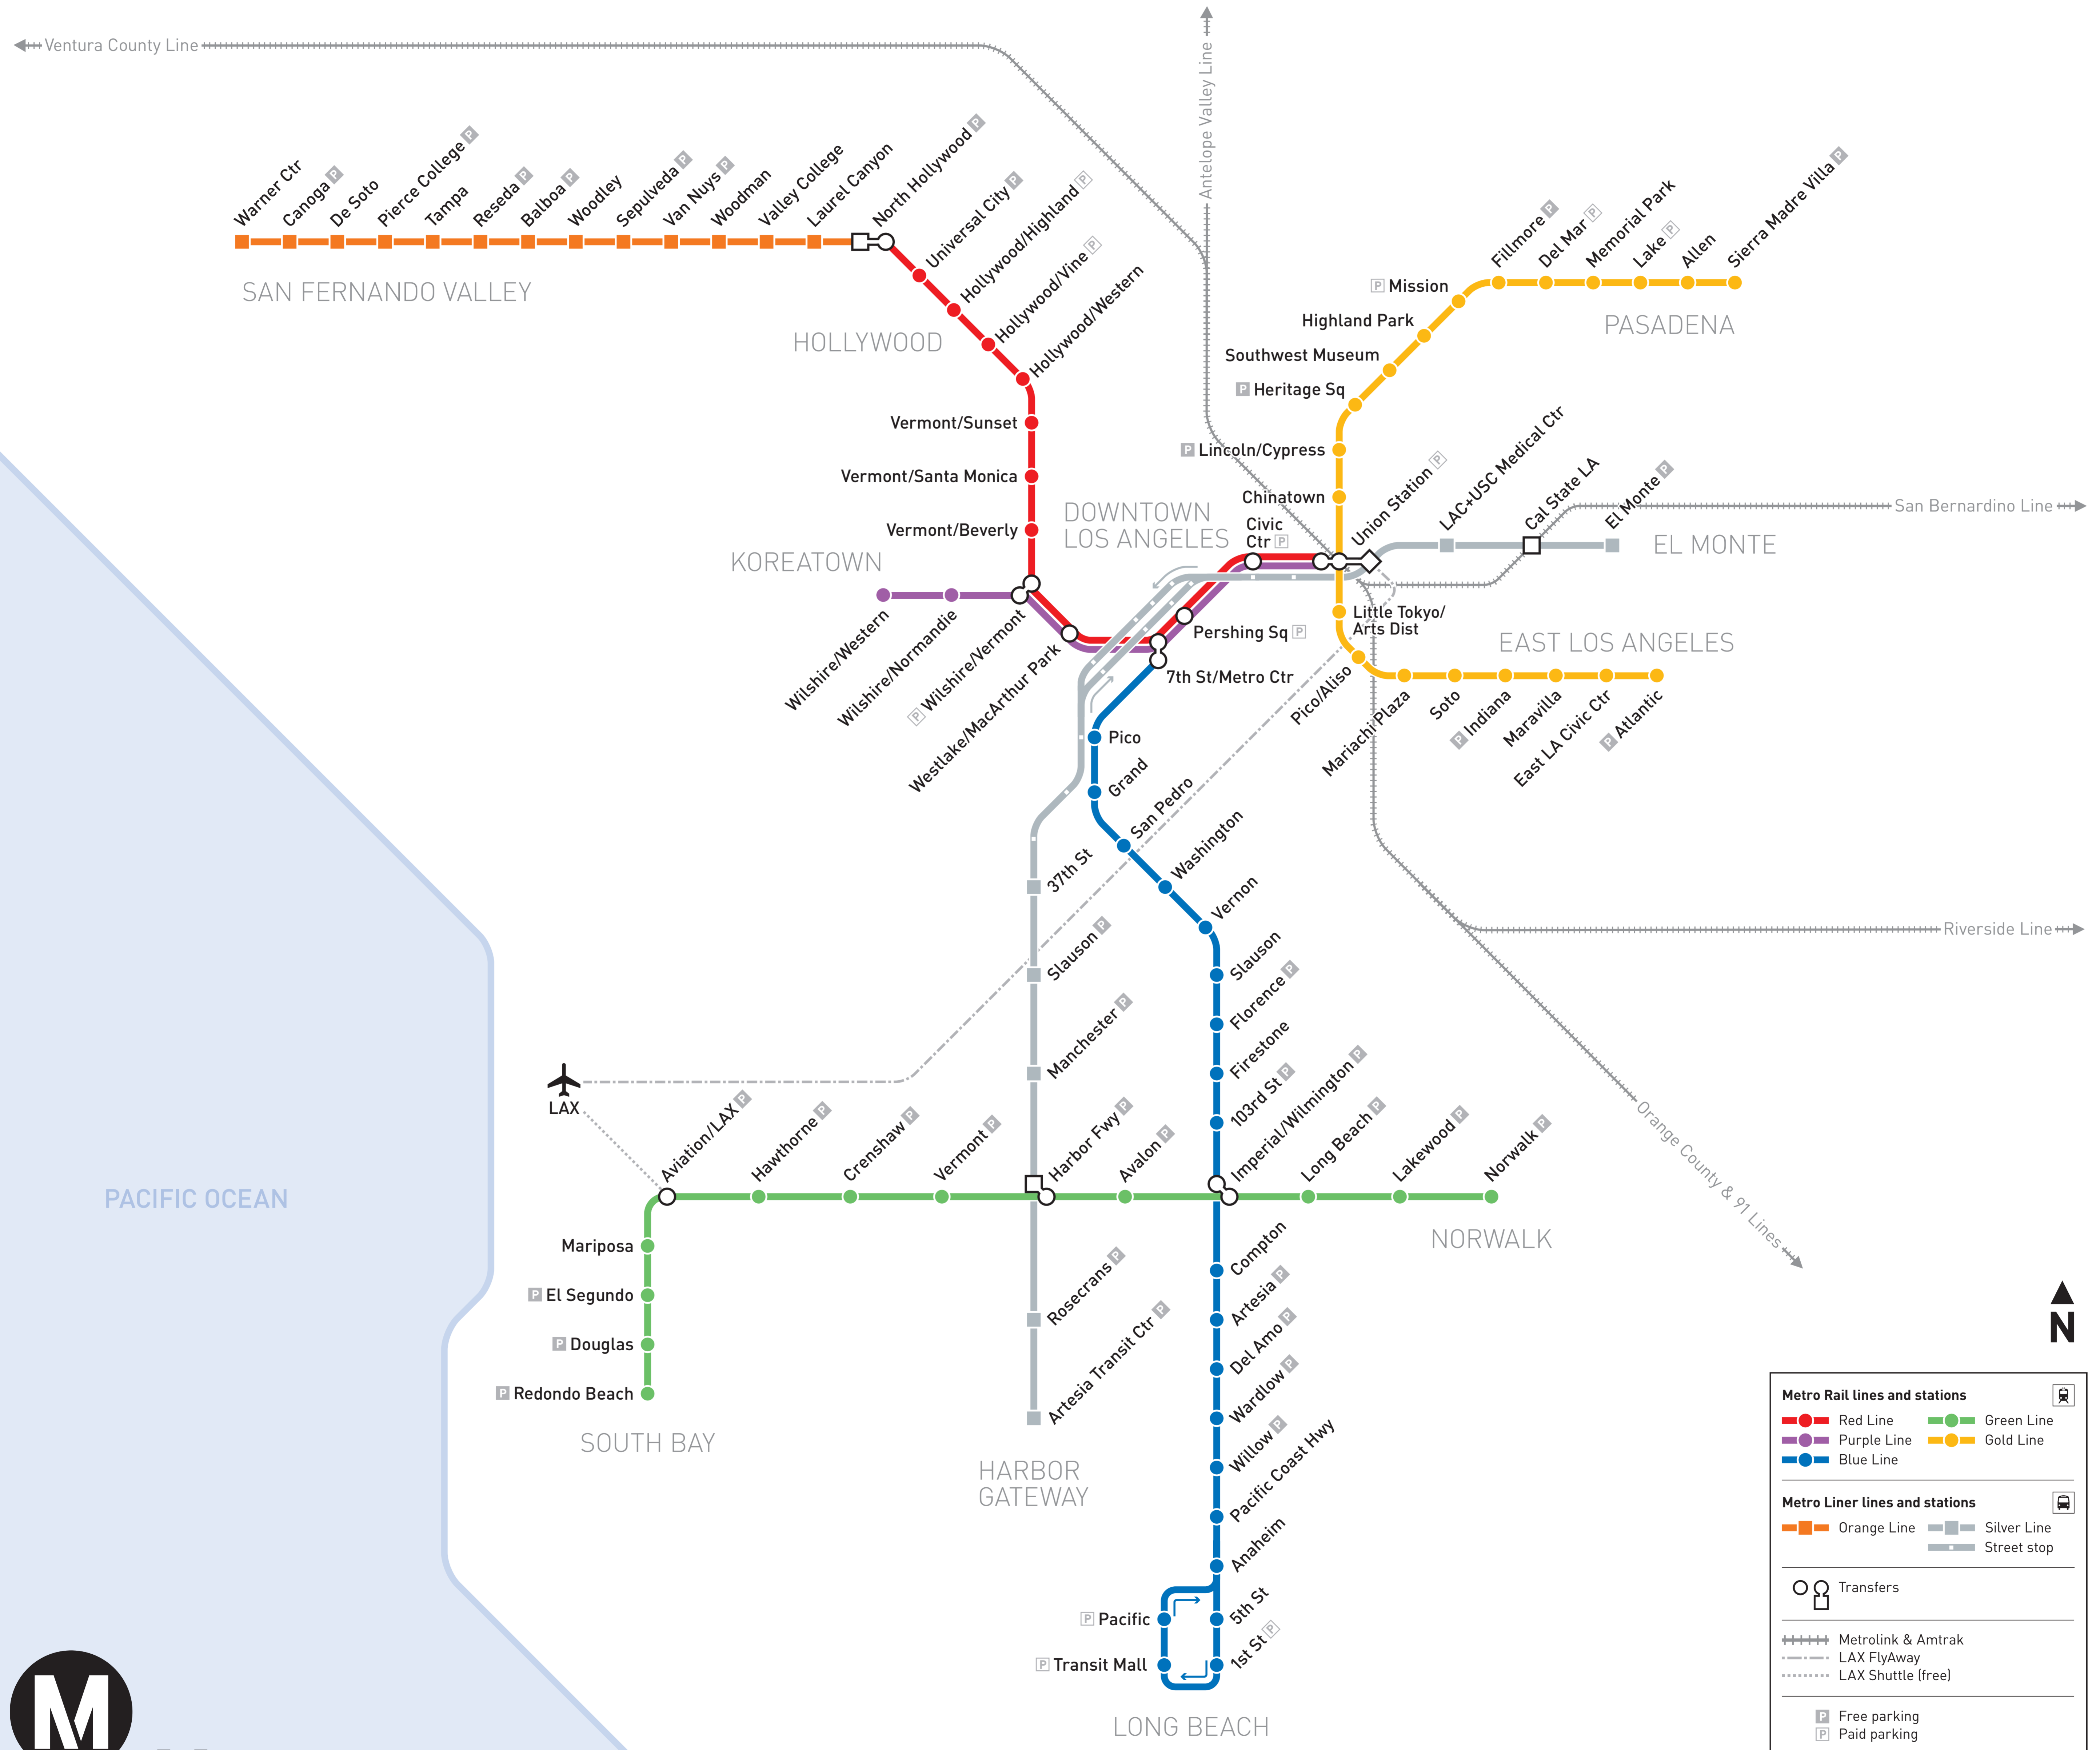

# Go Metro

**Metro Rail lines and stations**

- Red Line
- Purple Line
- Blue Line
- Green Line
- Gold Line

**Metro Liner lines and stations**

- Orange Line
- Silver Line
- Street stop

○ Transfers

Metrolink & Amtrak  
LAX FlyAway  
LAX Shuttle (free)

Free parking  
Paid parking

DEC 2009 Subject to change

www.metro.net